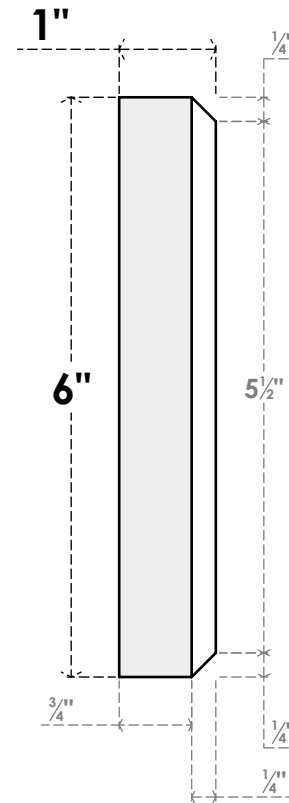

ROSP060X060X100SDG03

6"W X 6"H X 1"P STANDARD SEDGWICK BULLSEYE ROSETTE WITH BEVELED EDGE, ARCHITECTURAL GRADE PVC

FRONT

SIDE

EKENA MILLWORK
2300 WEST MAIN ST.
CLARKSVILLE, TX 75426
TOLL FREE: 866-607-0453
WWW.EKENAMILLWORK.COM

NOTES

1. INSTALLATION TO BE COMPLETED IN ACCORDANCE WITH MANUFACTURER'S SPECIFICATIONS.
2. DRAWING MAY NOT BE TO SCALE
3. THIS DRAWING IS INTENDED FOR DESIGN AND PLANNING PURPOSES ONLY.
4. ALL INFORMATION CONTAINED HEREIN WAS CURRENT AT THE TIME OF DEVELOPMENT BUT MUST BE REVIEWED AND APPROVED BY THE PRODUCT MANUFACTURER TO BE CONSIDERED ACCURATE.
5. ARCHITECTURAL GRADE PVC PRODUCTS ARE MADE FROM EXPANDED CELLULAR PVC AND COME NATURALLY WHITE BUT MAY BE PAINTED