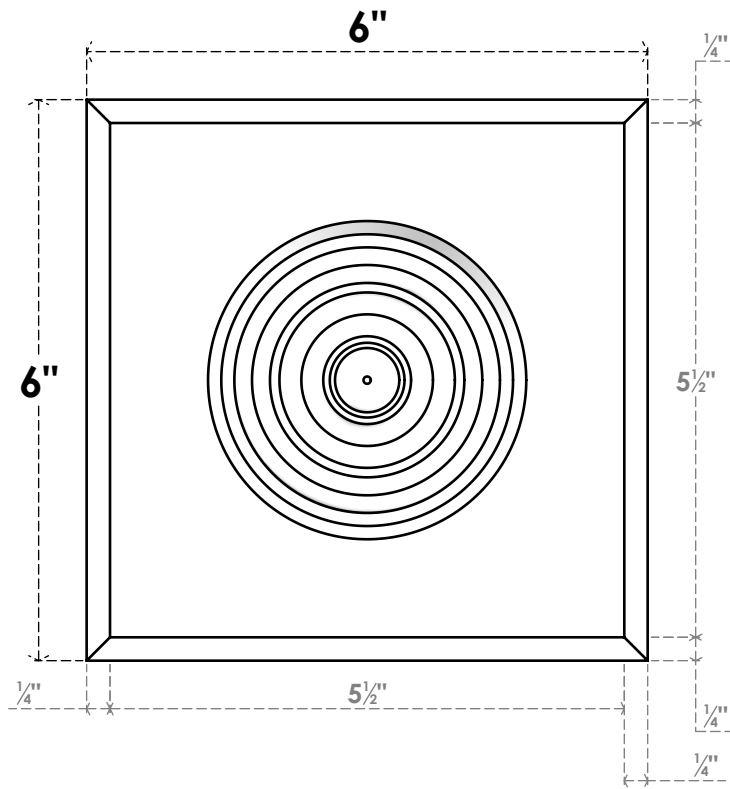

ROSP060X060X100SDG03

6"W X 6"H X 1"P STANDARD SEDGWICK BULLSEYE ROSETTE WITH BEVELED EDGE, ARCHITECTURAL GRADE PVC

FRONT

SIDE

EKENA MILLWORK
2300 WEST MAIN ST.
CLARKSVILLE, TX 75426
TOLL FREE: 866-607-0453
WWW.EKENAMILLWORK.COM

NOTES

1. INSTALLATION TO BE COMPLETED IN ACCORDANCE WITH MANUFACTURER'S SPECIFICATIONS.
2. DRAWING MAY NOT BE TO SCALE
3. THIS DRAWING IS INTENDED FOR DESIGN AND PLANNING PURPOSES ONLY.
4. ALL INFORMATION CONTAINED HEREIN WAS CURRENT AT THE TIME OF DEVELOPMENT BUT MUST BE REVIEWED AND APPROVED BY THE PRODUCT MANUFACTURER TO BE CONSIDERED ACCURATE.
5. ARCHITECTURAL GRADE PVC PRODUCTS ARE MADE FROM EXPANDED CELLULAR PVC AND COME NATURALLY WHITE BUT MAY BE PAINTED